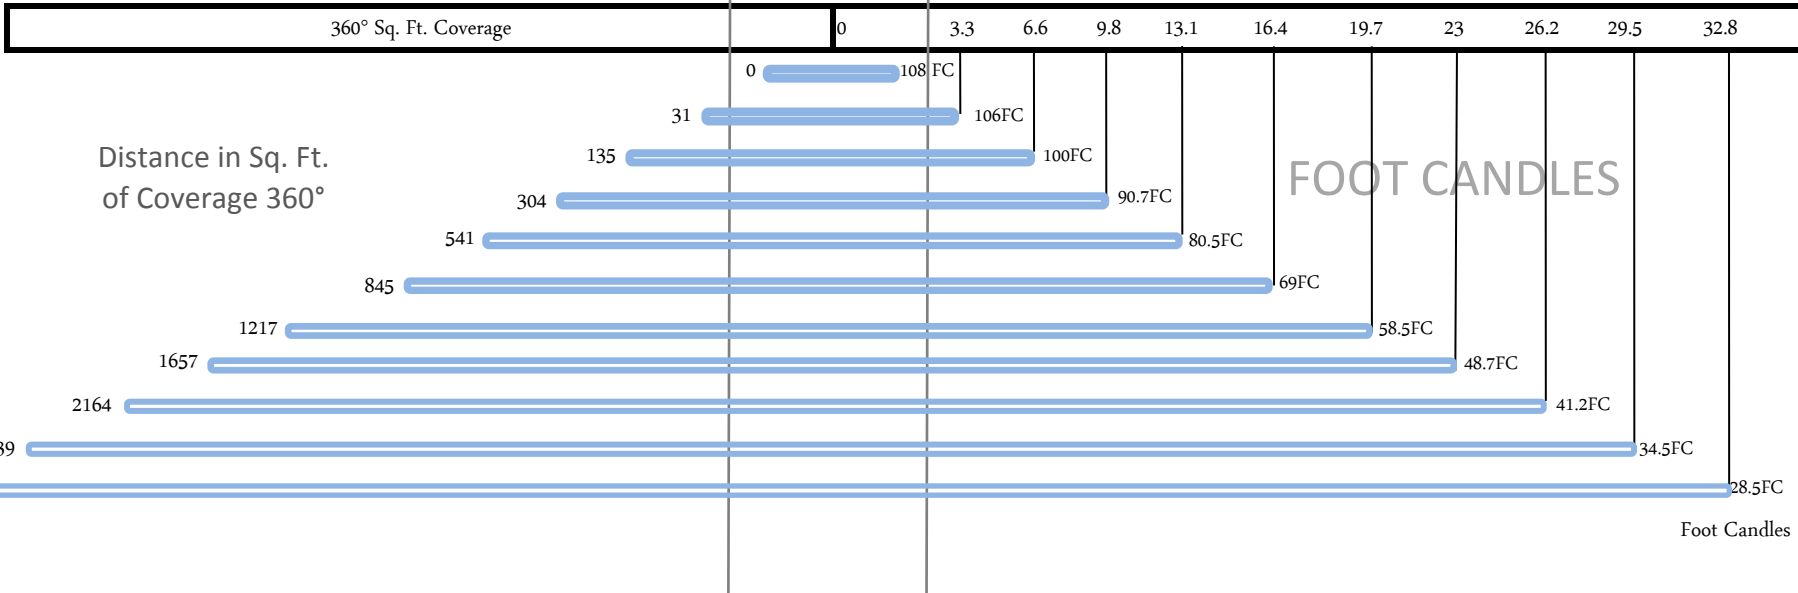

## 30' High

Balloon Size: 17' Long x 8.2' Dia.

*Lighting & Grip, Inc.*

PH: (805) 433-2200 / FAX: (805) 456-0888

Feet out from Center of Balloon

FOOT CANDLES

Foot Candles