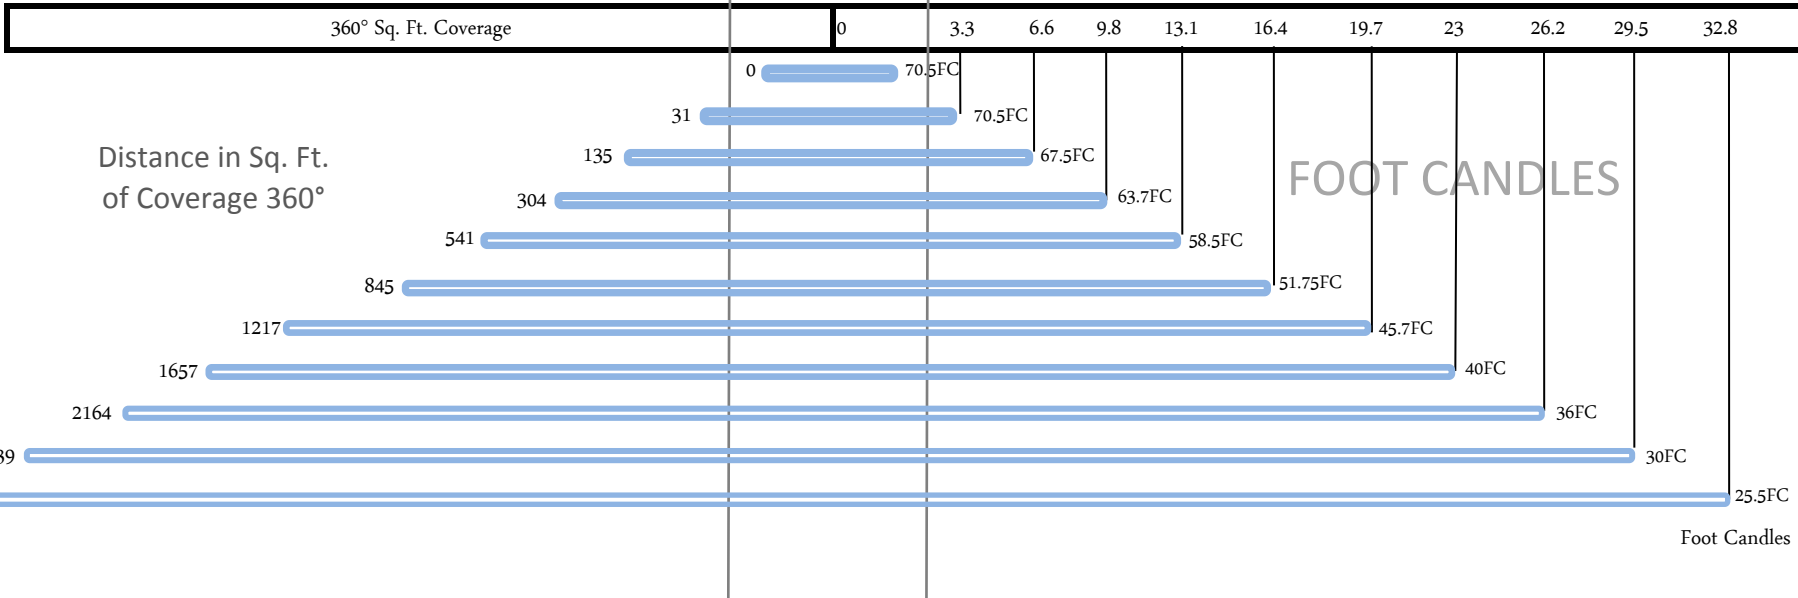

## 40' High

Balloon Size: 17' Long x 8.2' Dia.

*Lighting & Grip, Inc.*

PH: (805) 433-2200 / FAX: (805) 456-0888

Feet out from Center of Balloon