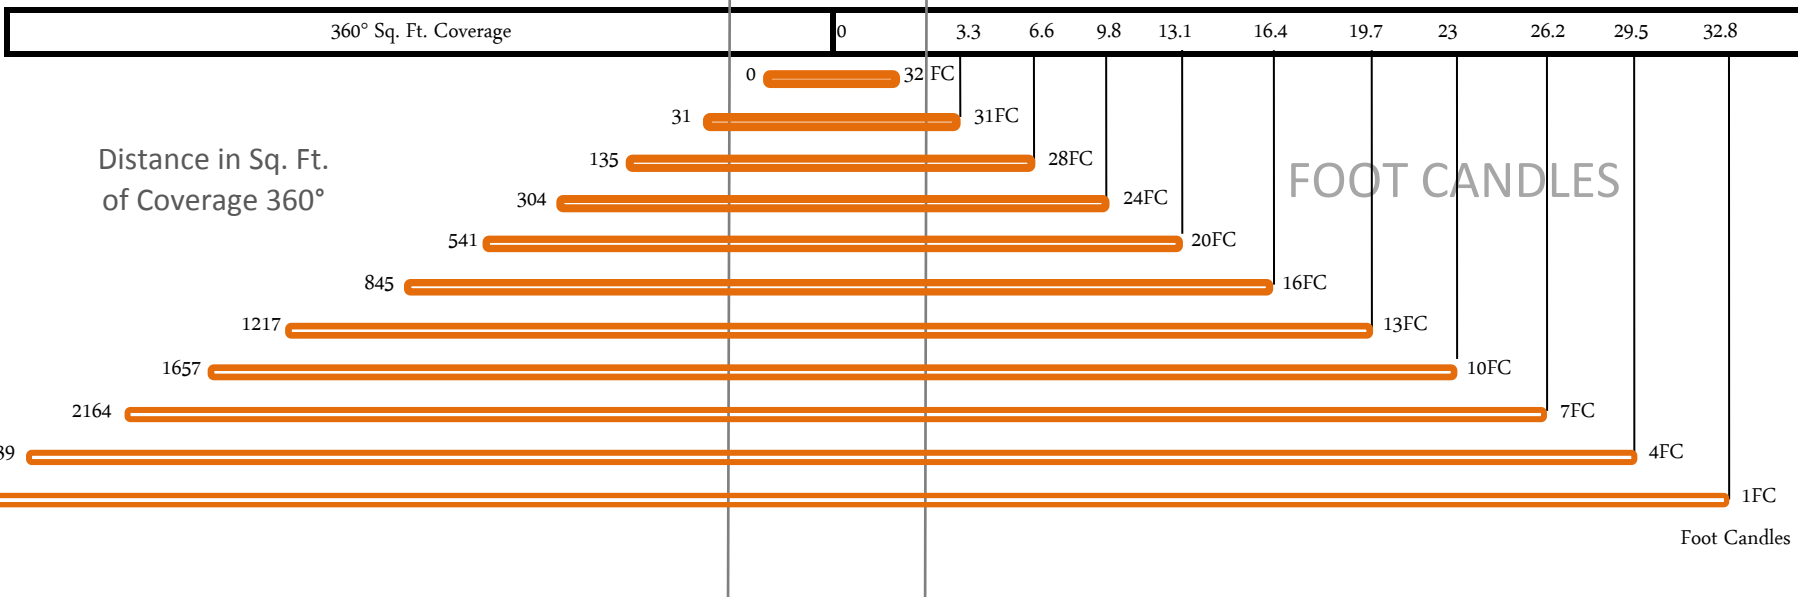

Feet out from Center of Balloon

4K Tungsten Tube / 4 x 1K Tungsten

Power: 2 x 2K Circuits - 100AMP Bates / 230V

35' High

Lighting & Grip, Inc.

PH: (805) 433-2200 / FAX: (805) 456-0888

Balloon Size: 10' Tall x 5.5' Dia.