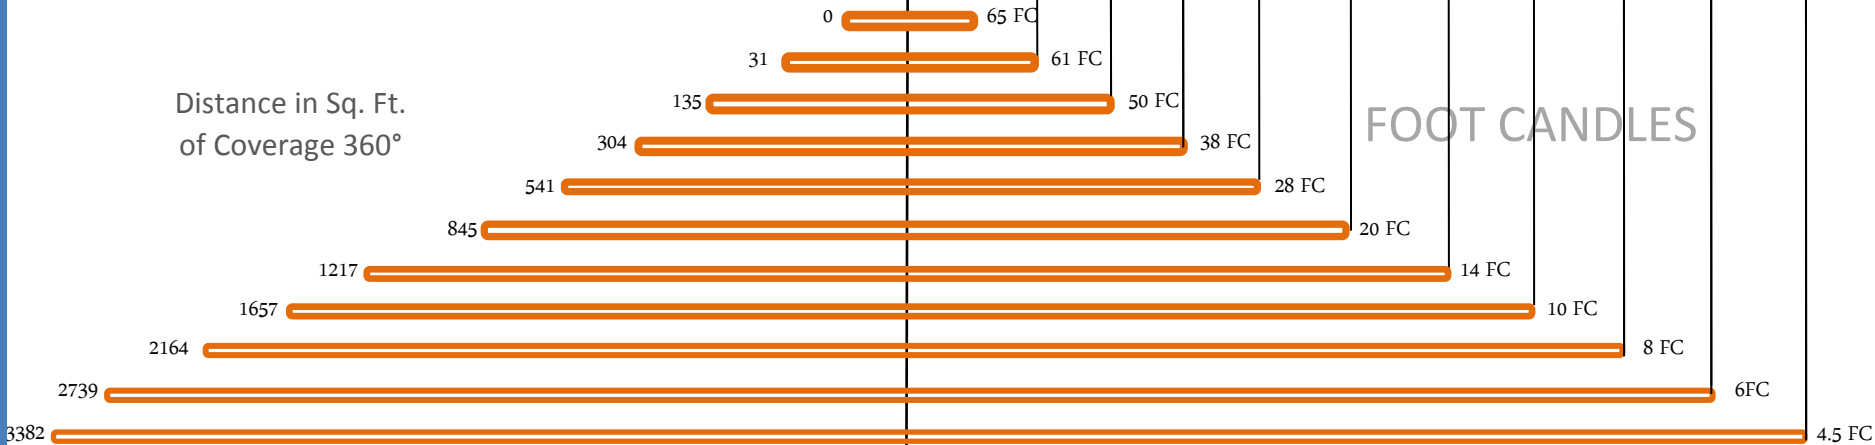

4K Tungsten Elliptical / 4 x 1K Tungsten

Power: 2 x 2K Circuits - 100AMP Bates / 230V

20' High

Balloon Size: 7' Tall x 8' Dia.

Lighting & Grip, Inc.

PH: (805) 433-2200 / FAX: (805) 456-0888

Feet out from Center of Balloon

Distance in Sq. Ft.
of Coverage 360°

FOOT CANDLES

Foot Candles

4K Tungsten Elliptical / 4 x 1K Tungsten

Power: 2 x 2K Circuits - 100AMP Bates / 230V

25' High

Balloon Size: 7' Tall x 8' Dia.

Lighting & Grip, Inc.