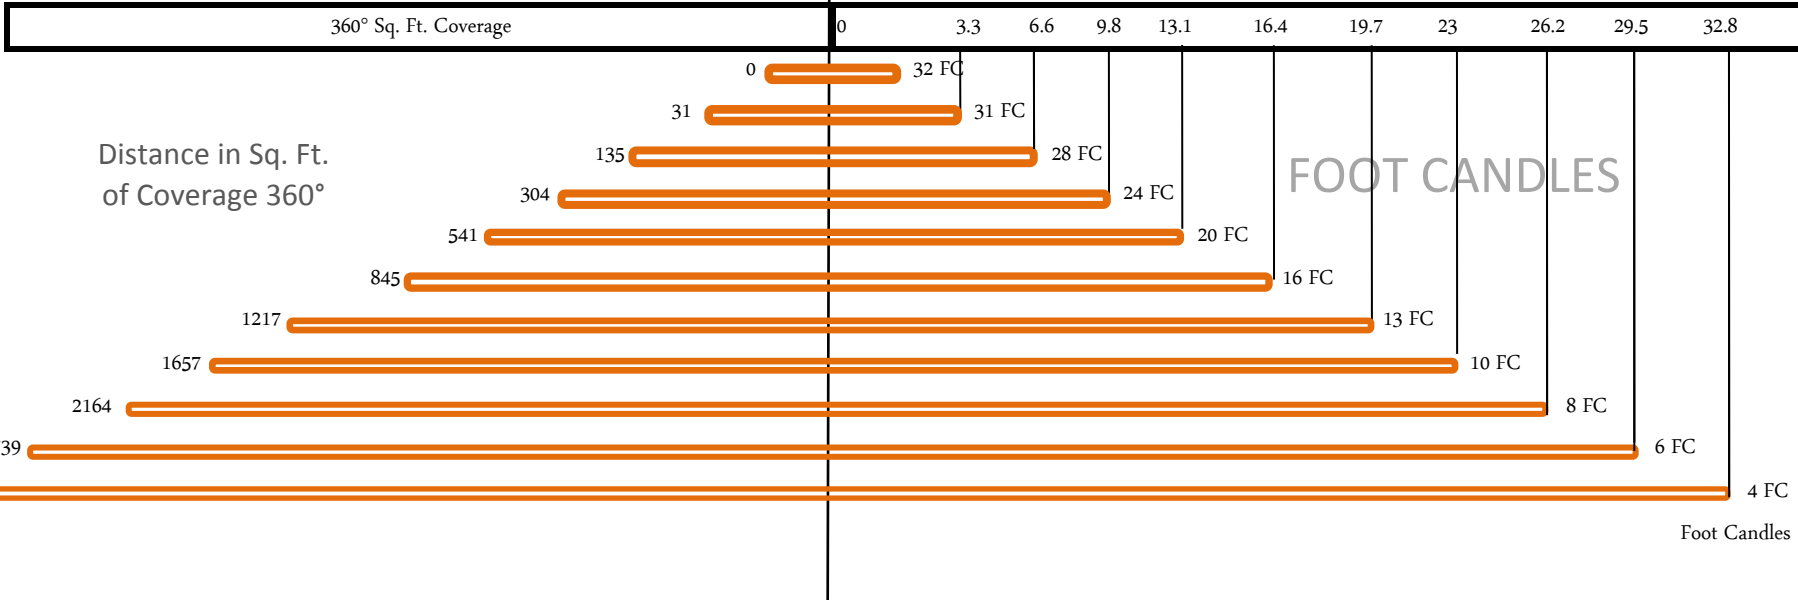

Distance in Sq. Ft.
of Coverage 360°

FOOT CANDLES

Foot Candles

4K Tungsten Elliptical / 4 x 1K Tungsten

Power: 2 x 2K Circuits - 100AMP Bates / 230V

25' High

Balloon Size: 7' Tall x 8' Dia.

Lighting & Grip, Inc.

PH: (805) 433-2200 / FAX: (805) 456-0888

Feet out from Center of Balloon

FOOT CANDLES

Foot Candles

4K Tungsten Elliptical / 4 x 1K Tungsten

Power: 2 x 2K Circuits - 100AMP Bates / 230V

35' High

Balloon Size: 7' Tall x 8' Dia.