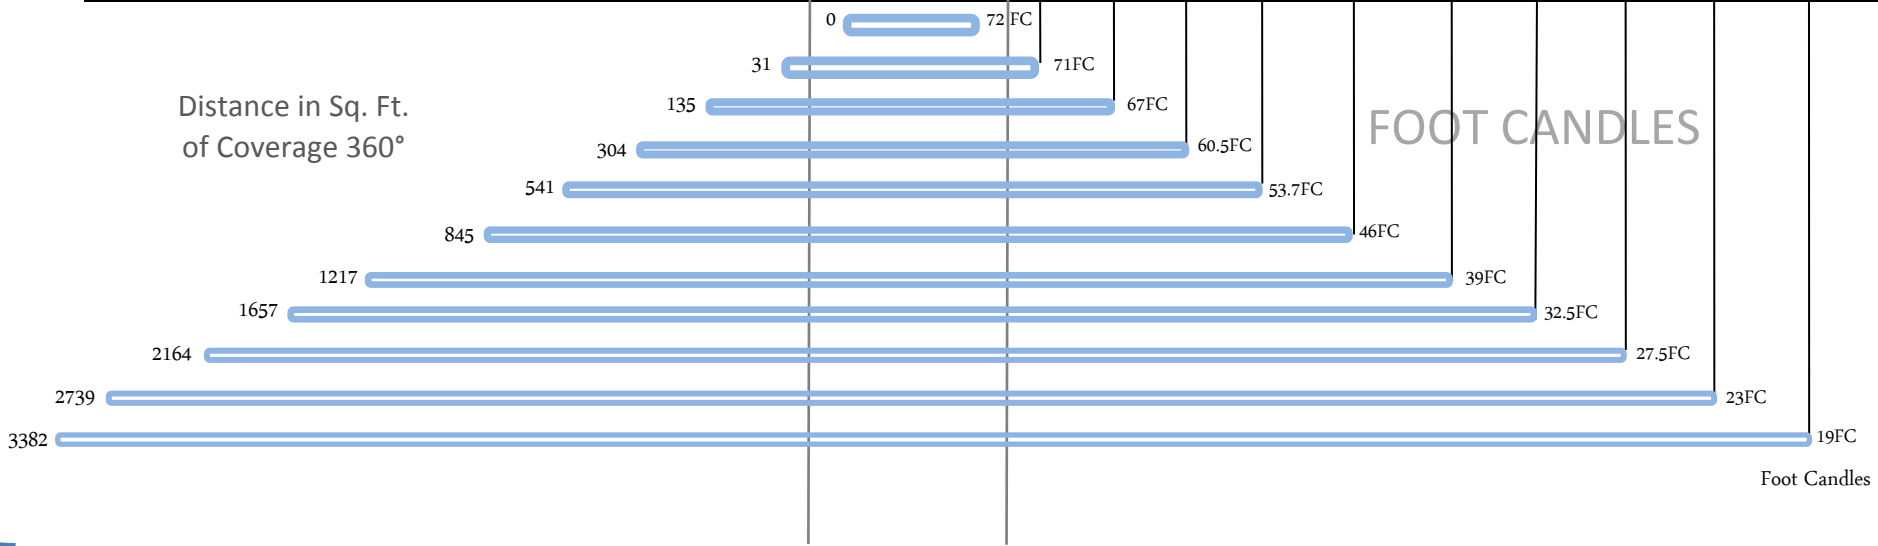

## 30' High

Balloon Size: 17' Long x 8.2' Dia.

*Lighting & Grip, Inc.*

PH: (805) 433-2200 / FAX: (805) 456-0888

Feet out from Center of Balloon

Distance in Sq. Ft.  
of Coverage 360°

FOOT CANDLES

Foot Candles