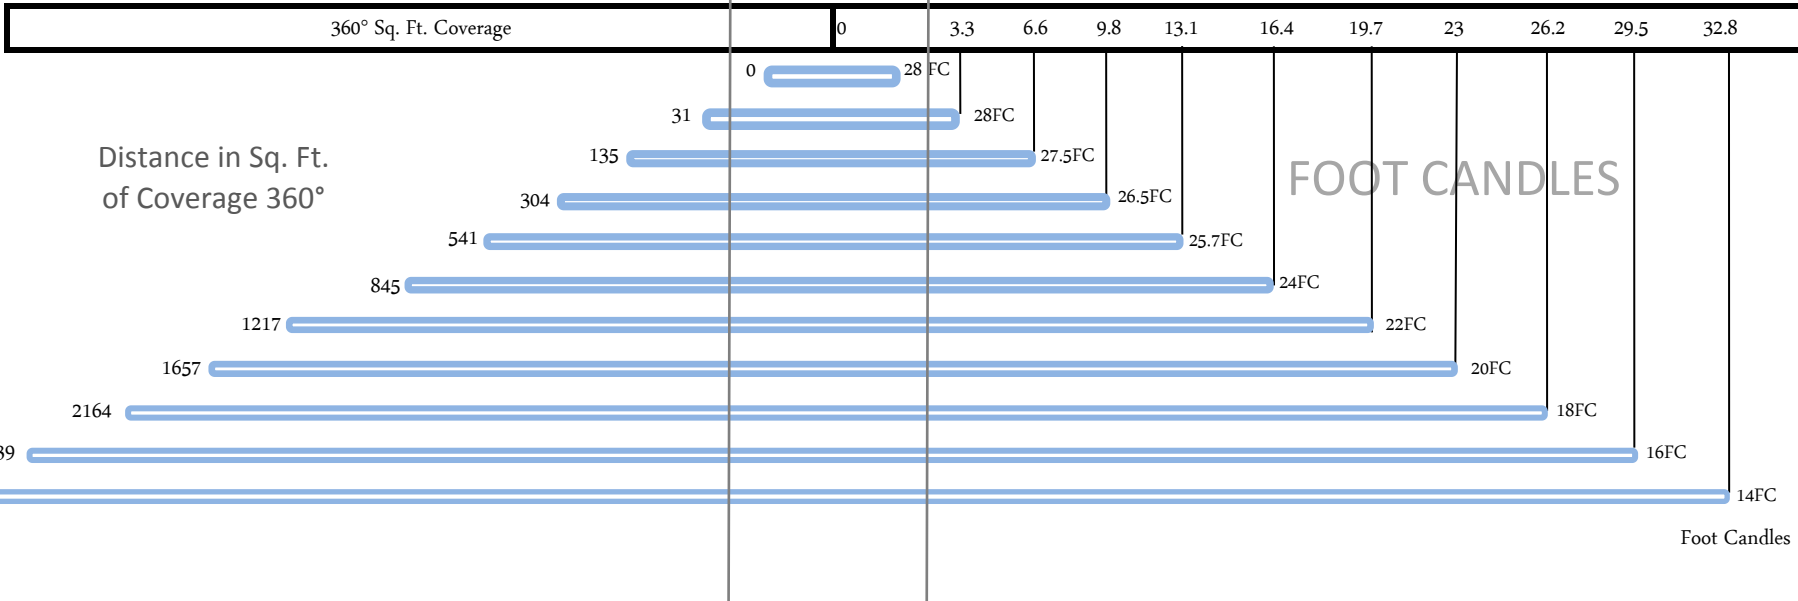

## 50' High

Balloon Size: 17' Long x 8.2' Dia.

*Lighting & Grip, Inc.*

PH: (805) 433-2200 / FAX: (805) 456-0888

Feet out from Center of Balloon

FOOT CANDLES

Foot Candles