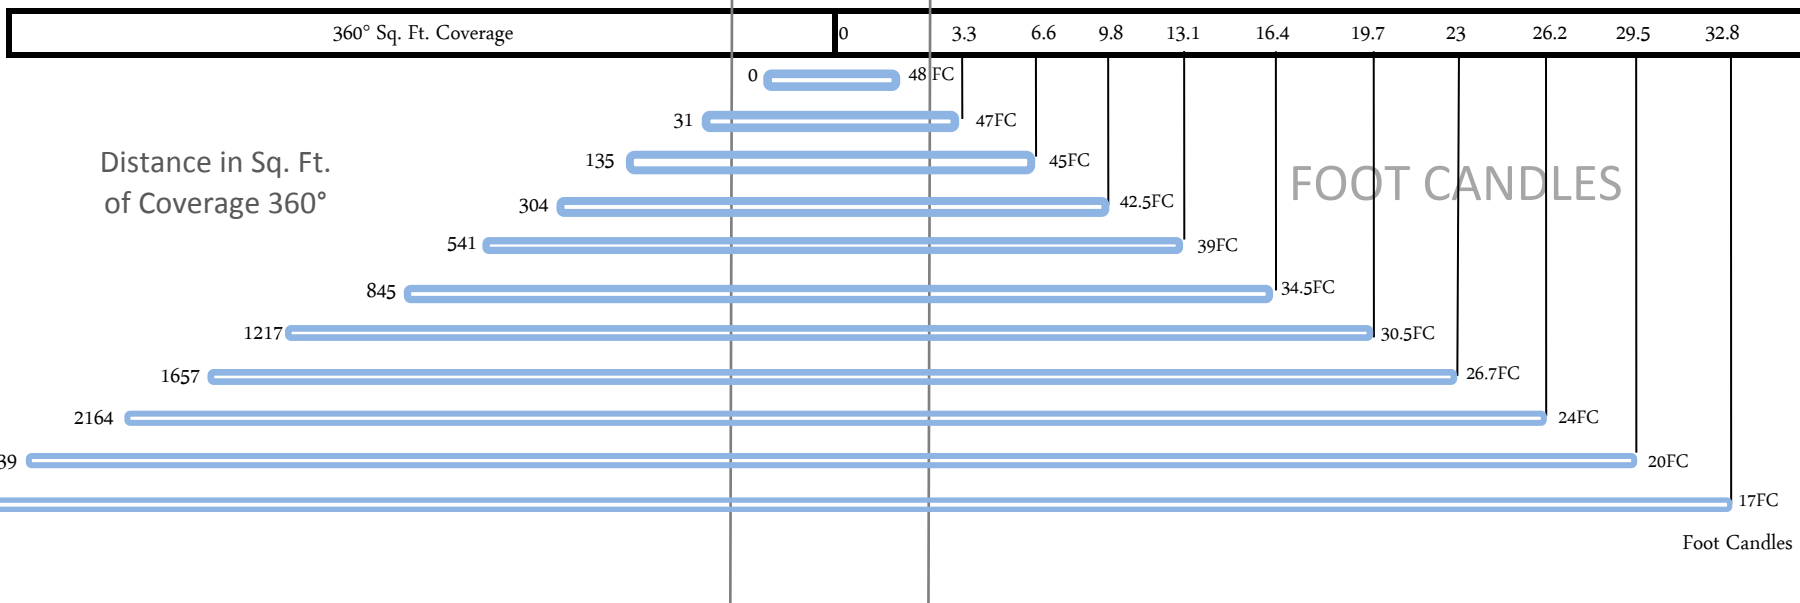

## 40' High

Balloon Size: 17' Long x 8.2' Dia.

*Lighting & Grip, Inc.*

PH: (805) 433-2200 / FAX: (805) 456-0888

Feet out from Center of Balloon

FOOT CANDLES

Foot Candles