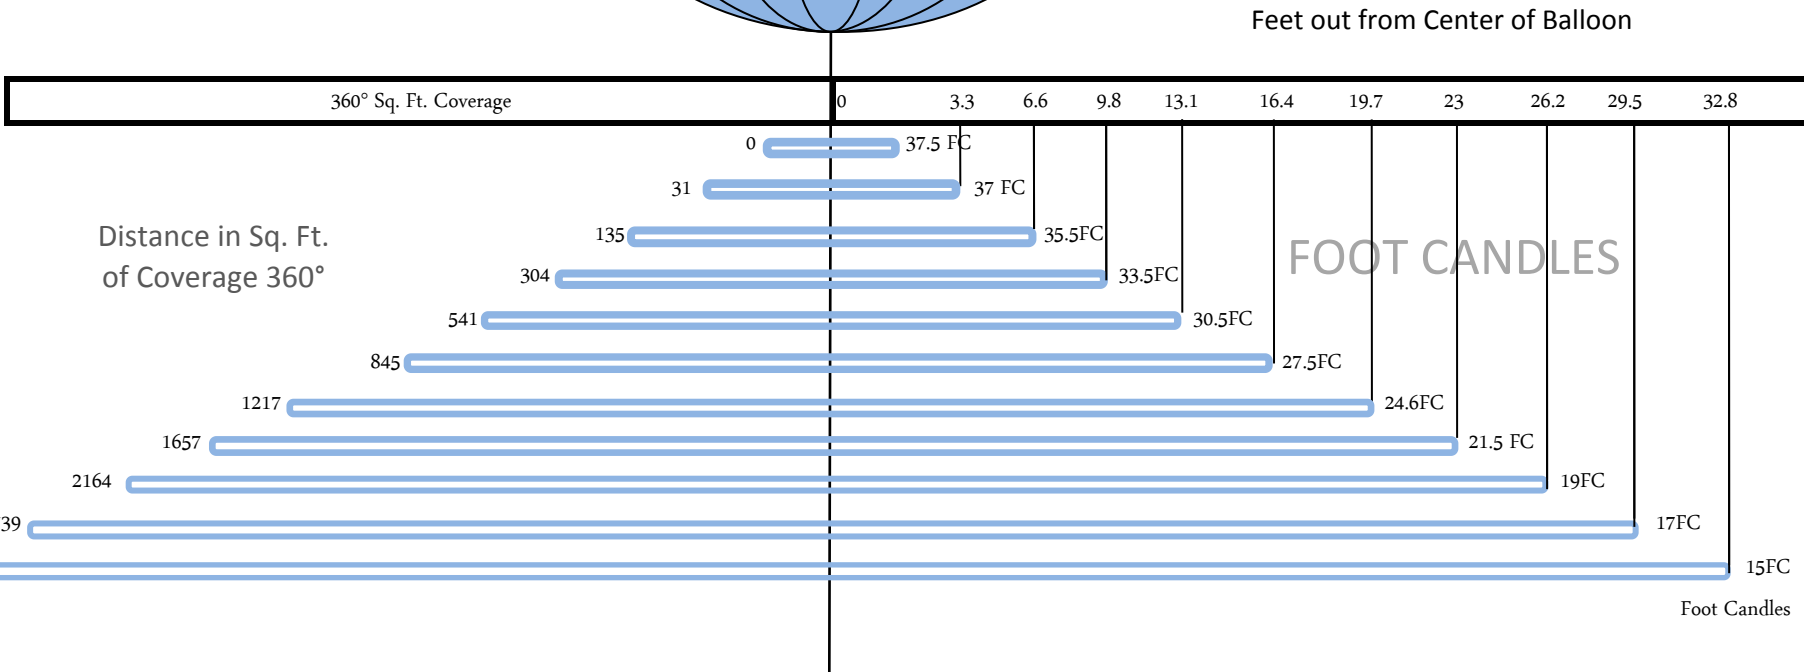

4.8K HMI Elliptical / 4 x 1.2K HMI

Power: 4 Std. Edison Circuits

32' High

Balloon Size: 12'Tall x 14' Dia.

Lighting & Grip, Inc.

PH: (805) 433-2200 / FAX: (805) 456-0888

4.8K HMI Elliptical / 4 x 1.2K HMI

Power: 4 Std. Edison Circuits

40' High

Balloon Size: 12'Tall x 14' Dia.

Lighting & Grip, Inc.

PH: (805) 433-2200 / FAX: (805) 456-0888

4.8K HMI Elliptical / 4 x 1.2K HMI

Power: 4 Std. Edison Circuits

50' High

Balloon Size: 12'Tall x 14' Dia.