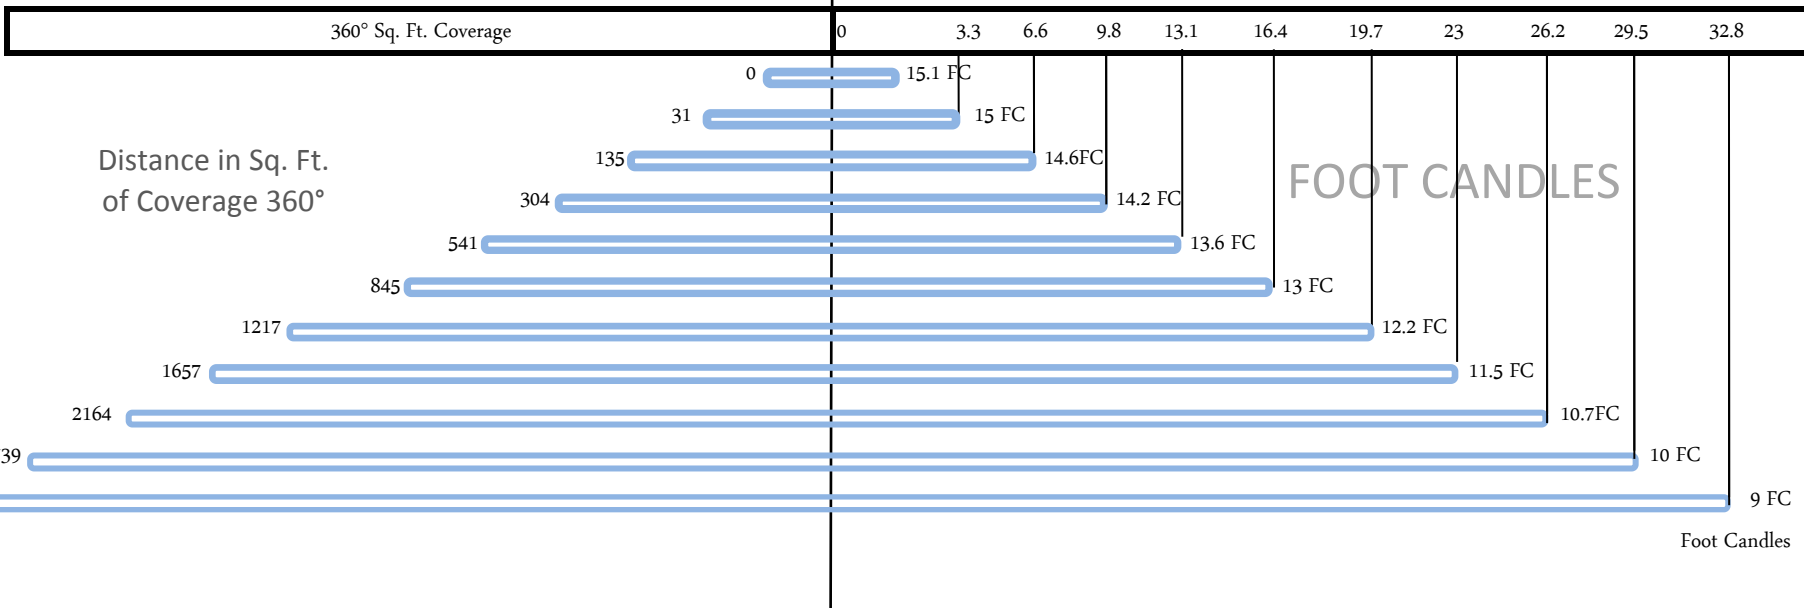

FOOT CANDLES

Foot Candles