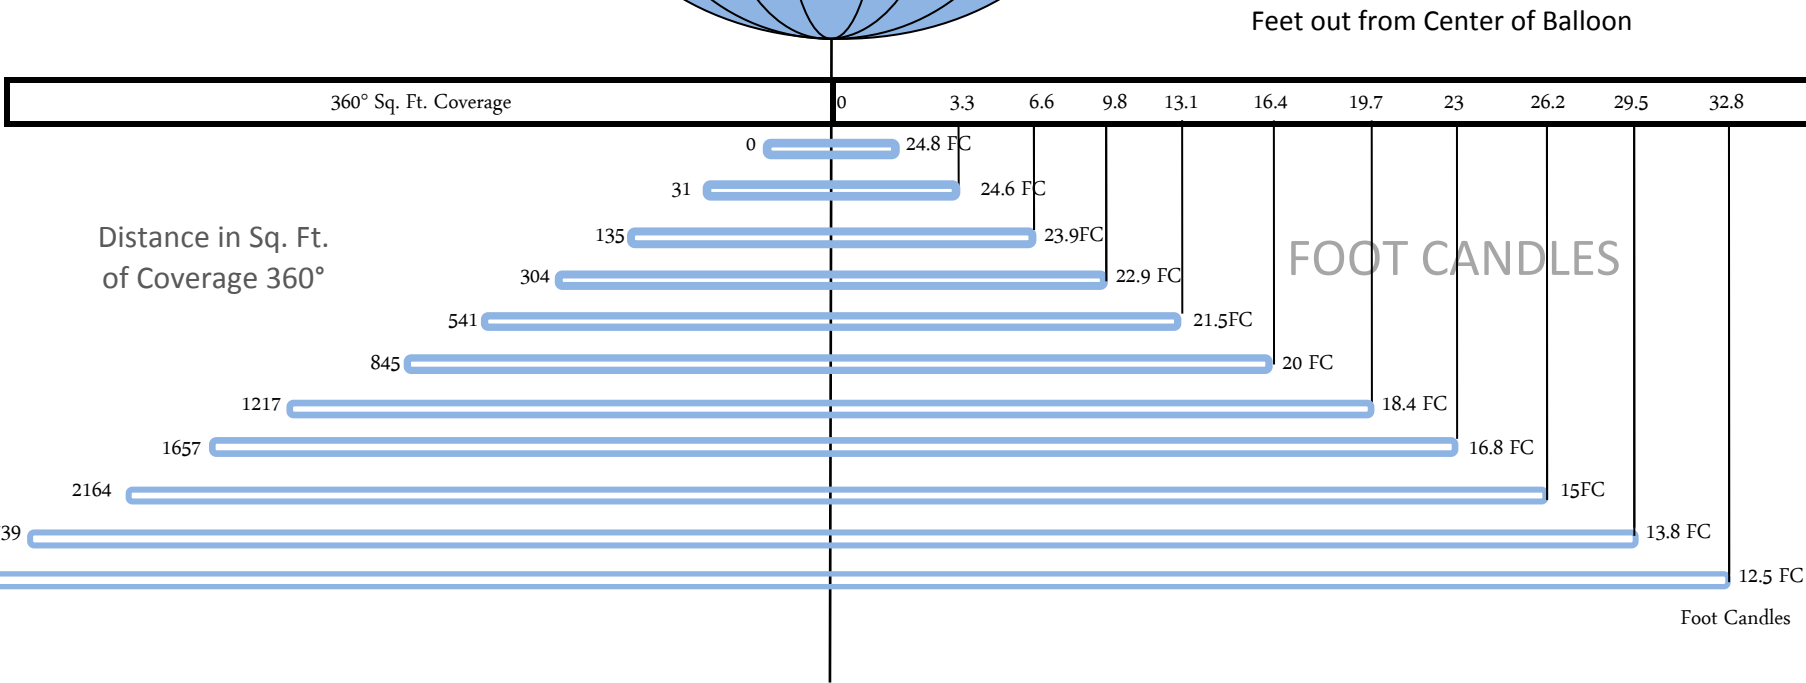

4.8K HMI Elliptical / 4 x 1.2K HMI

Power: 4 Std. Edison Circuits

32' High

Balloon Size: 12'Tall x 14' Dia.

Lighting & Grip, Inc.

PH: (805) 433-2200 / FAX: (805) 456-0888

4.8K HMI Elliptical / 4 x 1.2K HMI

Power: 4 Std. Edison Circuits

40' High

Balloon Size: 12'Tall x 14' Dia.

Lighting & Grip, Inc.

PH: (805) 433-2200 / FAX: (805) 456-0888

4.8K HMI Elliptical / 4 x 1.2K HMI

Power: 4 Std. Edison Circuits

50' High

Balloon Size: 12'Tall x 14' Dia.