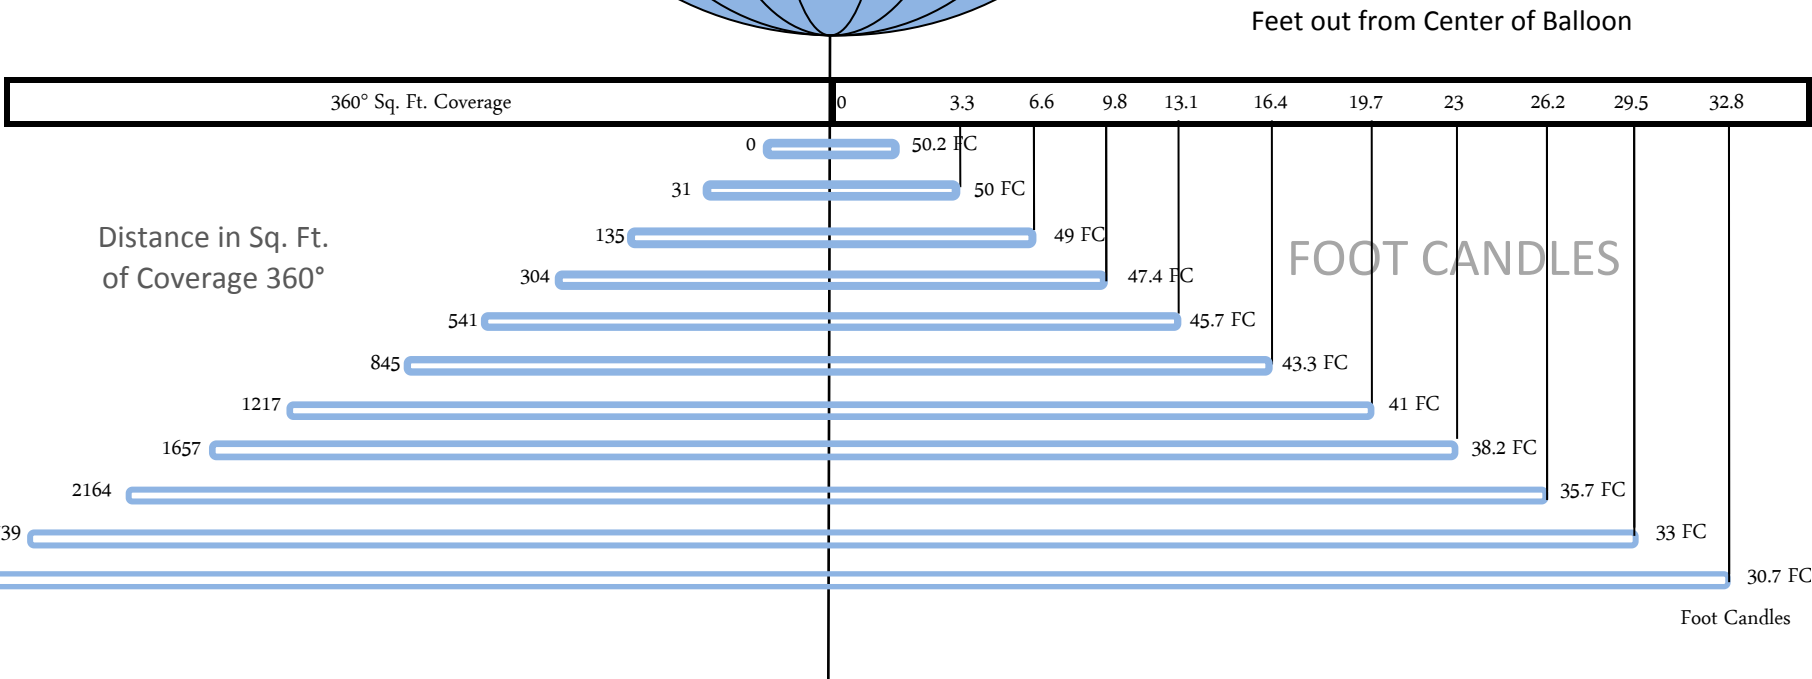

Foot Candles

16K HMI Round / 4 x 4K HMI

Power: 4 x 60AMP Bates Circuits

50' High

Balloon Size: 16.5' Dia.

Lighting & Grip, Inc.

PH: (805) 433-2200 / FAX: (805) 456-0888

16K HMI Round / 4 x 4K HMI

Power: 4 x 60AMP Bates Circuits

65' High

Balloon Size: 16.5' Dia.

Lighting & Grip, Inc.

PH: (805) 433-2200 / FAX: (805) 456-0888