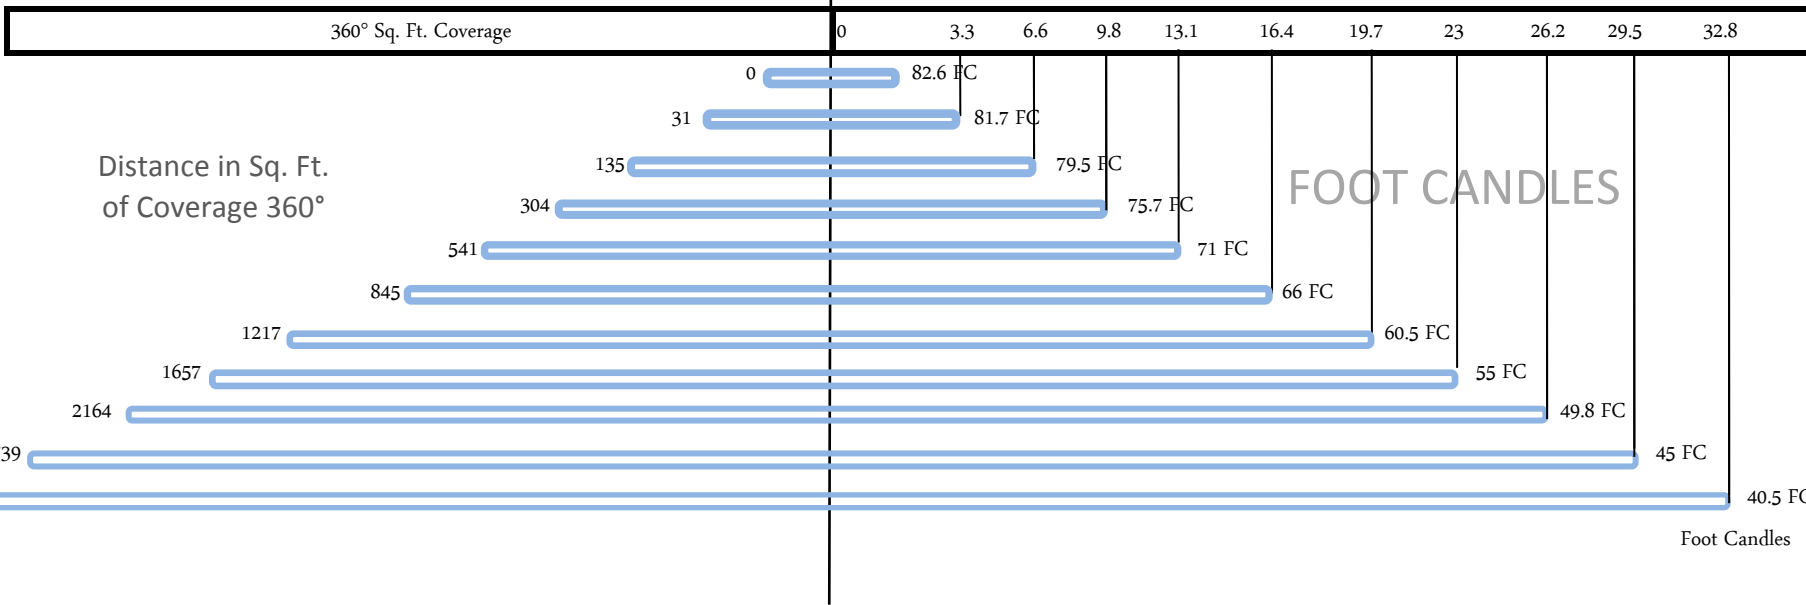

16K HMI Round / 4 x 4K HMI

Power: 4 x 60AMP Bates Circuits

40' High

Balloon Size: 16.5' Dia.

Lighting & Grip, Inc.

PH: (805) 433-2200 / FAX: (805) 456-0888

Feet out from Center of Balloon

FOOT CANDLES

Foot Candles

16K HMI Round / 4 x 4K HMI

Power: 4 x 60AMP Bates Circuits

50' High

Balloon Size: 16.5' Dia.

Lighting & Grip, Inc.

PH: (805) 433-2200 / FAX: (805) 456-0888

16K HMI Round / 4 x 4K HMI

Power: 4 x 60AMP Bates Circuits

65' High

Balloon Size: 16.5' Dia.

Lighting & Grip, Inc.

PH: (805) 433-2200 / FAX: (805) 456-0888