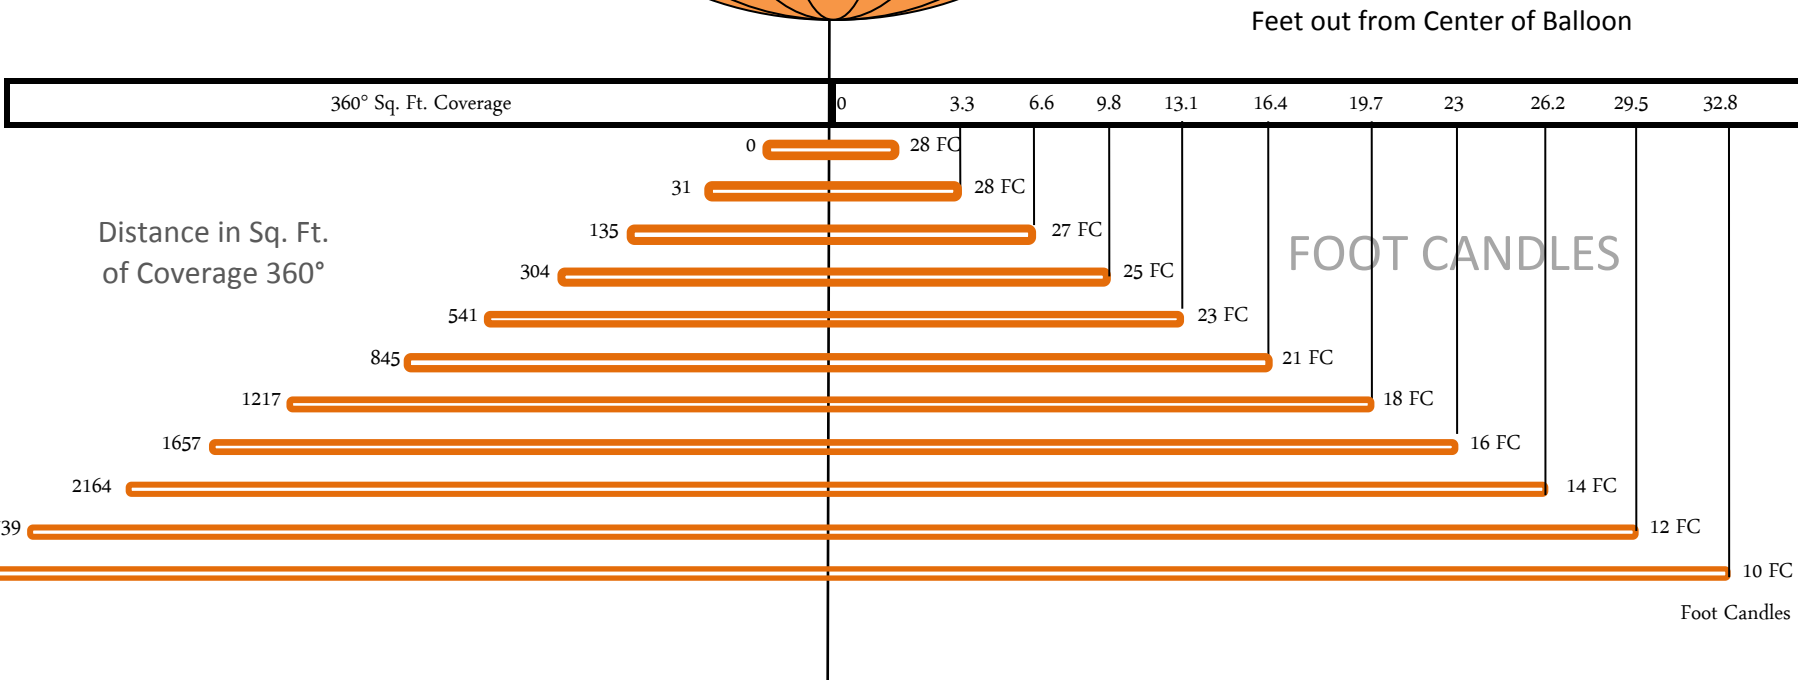

10K Tungsten Elliptical / 4 x 2.5K Tungsten

Power: 4 x 2.5K Circuits - 100AMP Bates / 230V

30' High

Balloon Size: 12' Tall x 14' Dia.

Lighting & Grip, Inc.

PH: (805) 433-2200 / FAX: (805) 456-0888

10K Tungsten Elliptical / 4 x 2.5K Tungsten

Power: 4 x 2.5K Circuits - 100AMP Bates / 230V

40' High

Balloon Size: 12' Tall x 14' Dia.

Lighting & Grip, Inc.

PH: (805) 433-2200 / FAX: (805) 456-0888

10K Tungsten Elliptical / 4 x 2.5K Tungsten

Power: 4 x 2.5K Circuits - 100AMP Bates / 230V