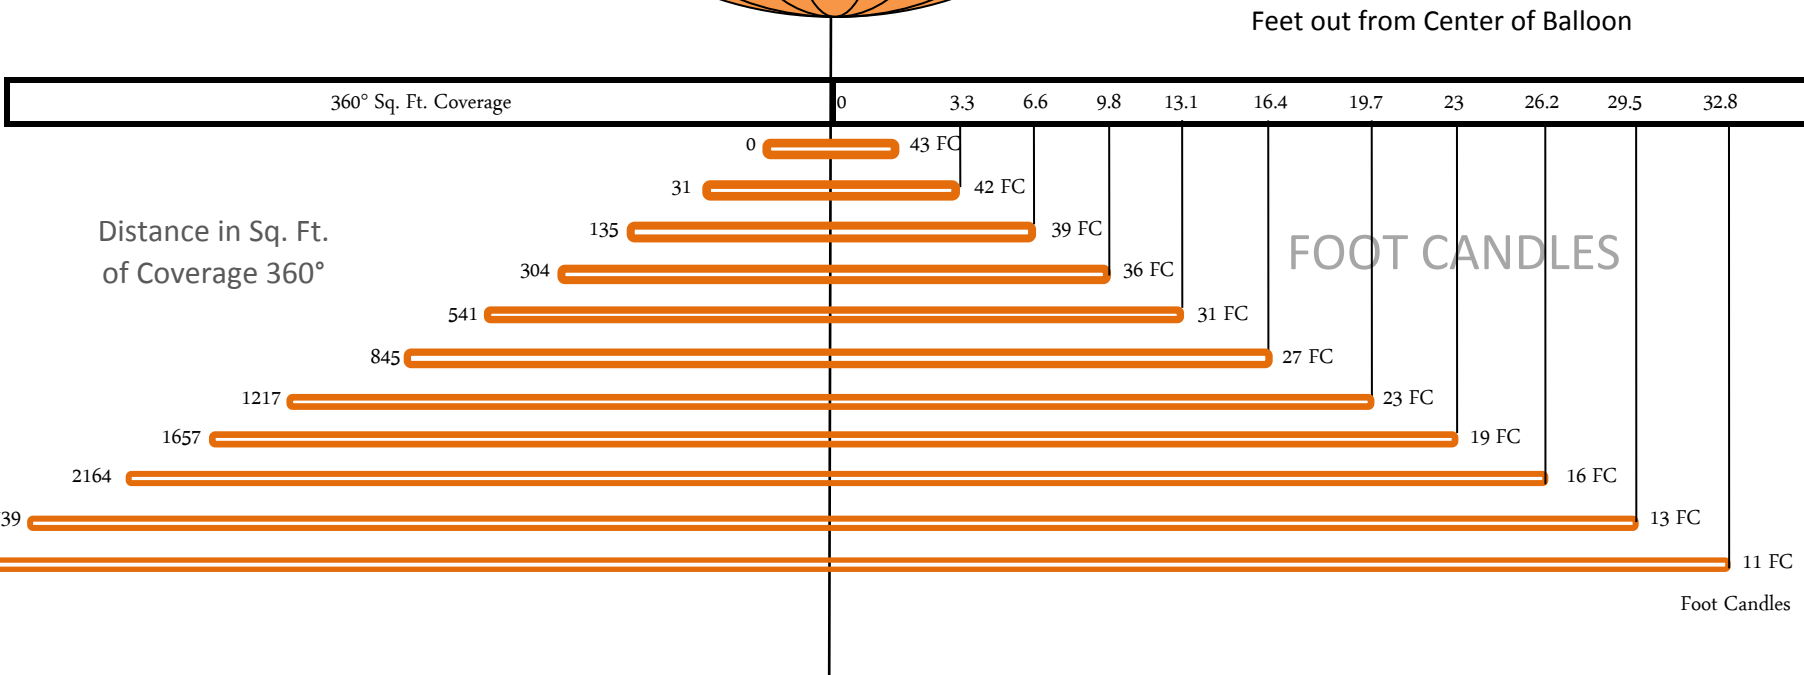

10K Tungsten Elliptical / 4 x 2.5K Tungsten

Power: 4 x 2.5K Circuits - 100AMP Bates / 230V

30' High

Balloon Size: 12' Tall x 14' Dia.

Lighting & Grip, Inc.

PH: (805) 433-2200 / FAX: (805) 456-0888

10K Tungsten Elliptical / 4 x 2.5K Tungsten

Power: 4 x 2.5K Circuits - 100AMP Bates / 230V

40' High

Balloon Size: 12' Tall x 14' Dia.

Lighting & Grip, Inc.

PH: (805) 433-2200 / FAX: (805) 456-0888

10K Tungsten Elliptical / 4 x 2.5K Tungsten

Power: 4 x 2.5K Circuits - 100AMP Bates / 230V

50' High

Balloon Size: 12' Tall x 14' Dia.

Lighting & Grip, Inc.

PH: (805) 433-2200 / FAX: (805) 456-0888